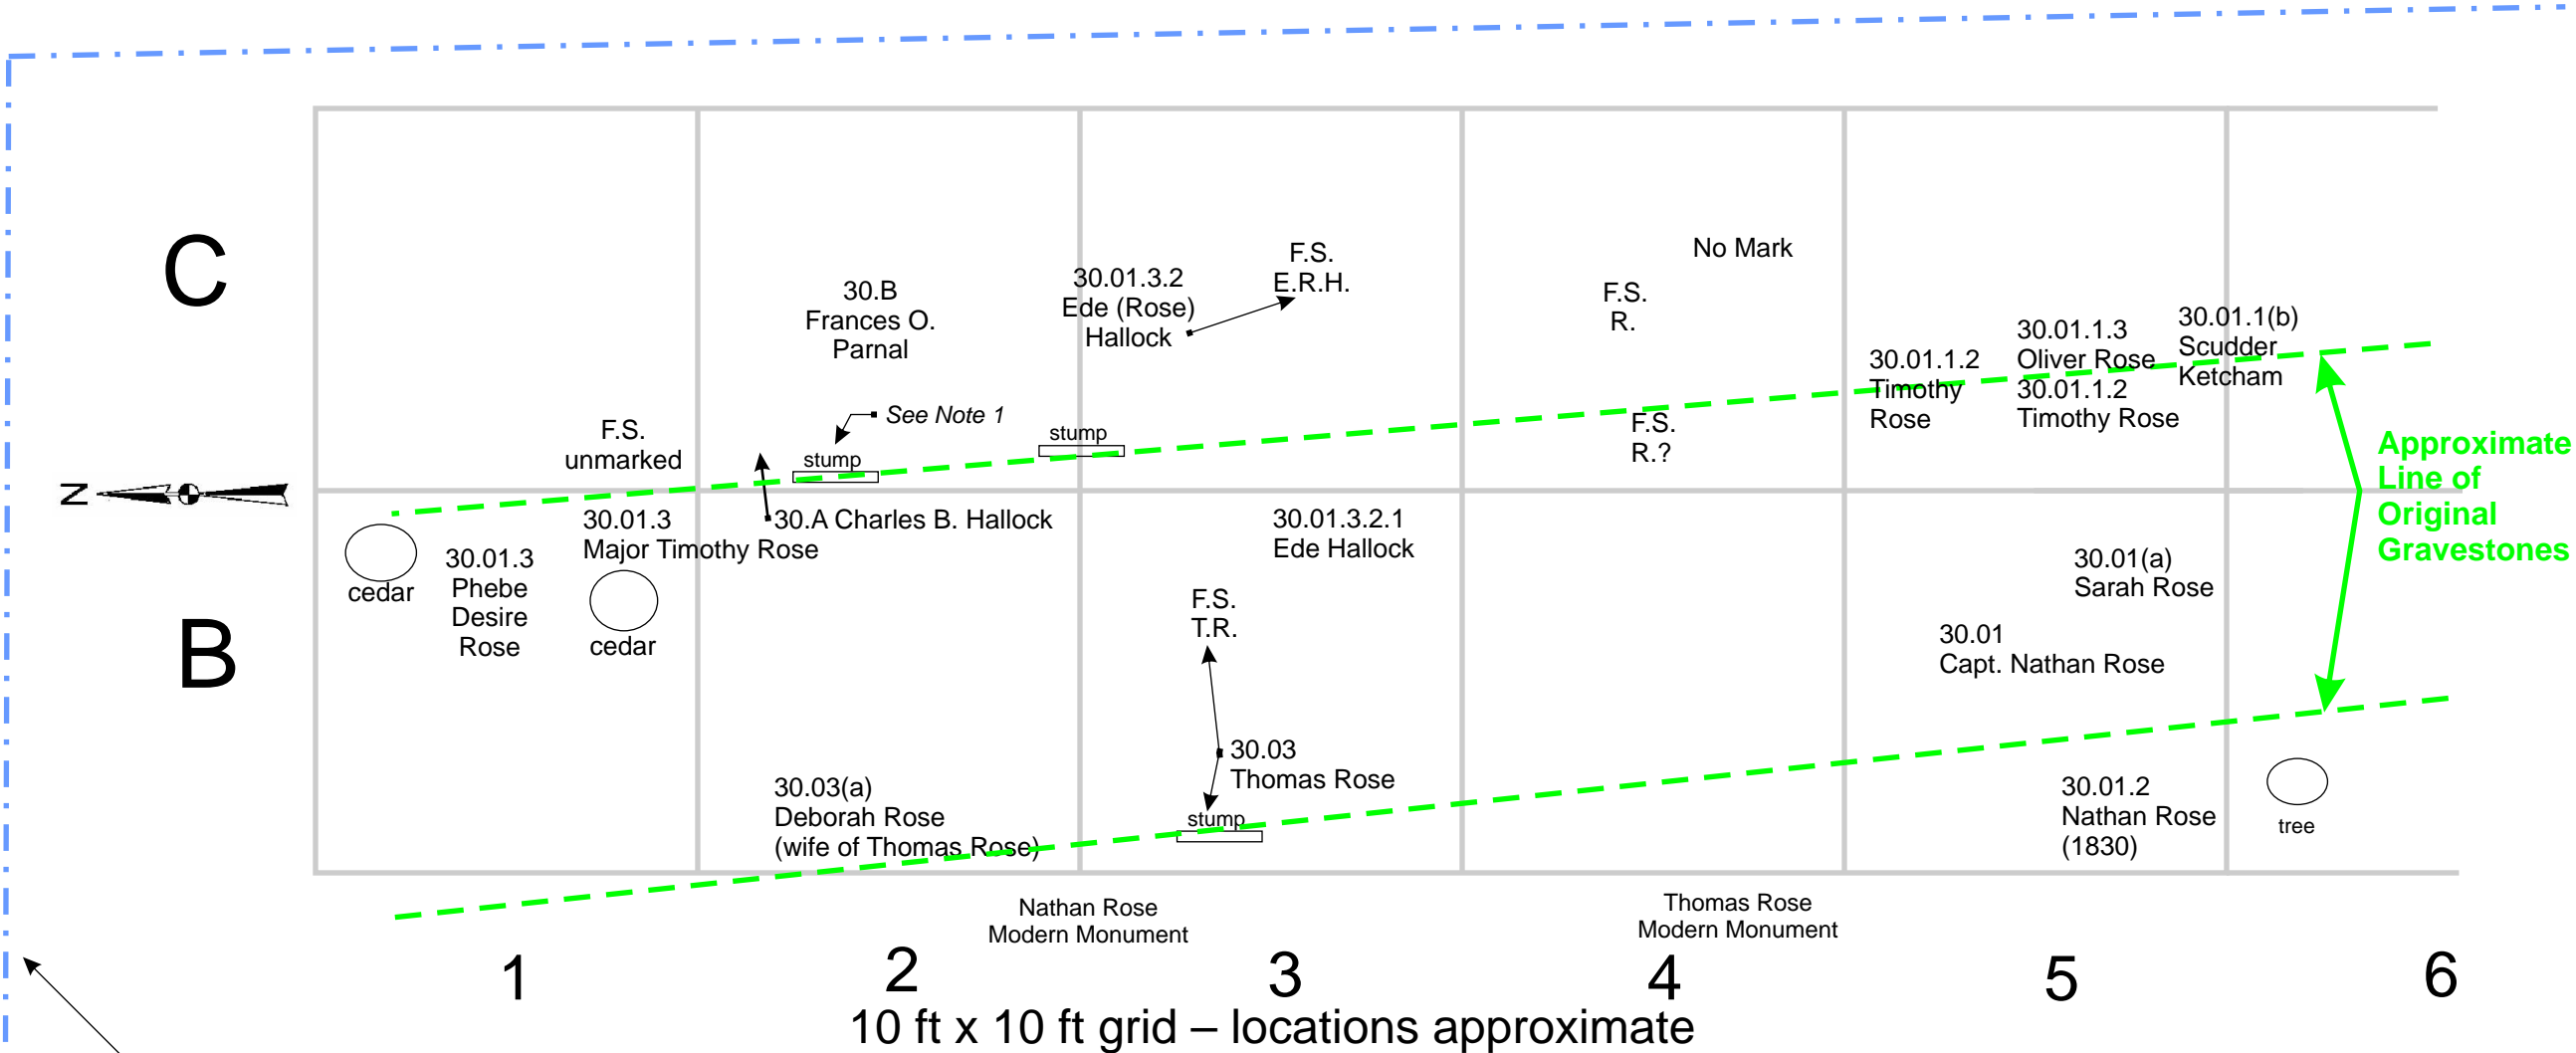

Rose Family Cemetery Marker Locations - 17 May 2008 North End

Note 1: On 28 May 2008, this stump was excavated and found to contain a scriptural inscription. Speculation is that this is the bottom portion of the missing Phebe Rose gravestone. The top portion may still be buried, or is the stone fragment rubble located near the Timothy & Phebe Desire gravestones.

Rose Family Cemetery

Marker Locations - 17 May 2008

South End