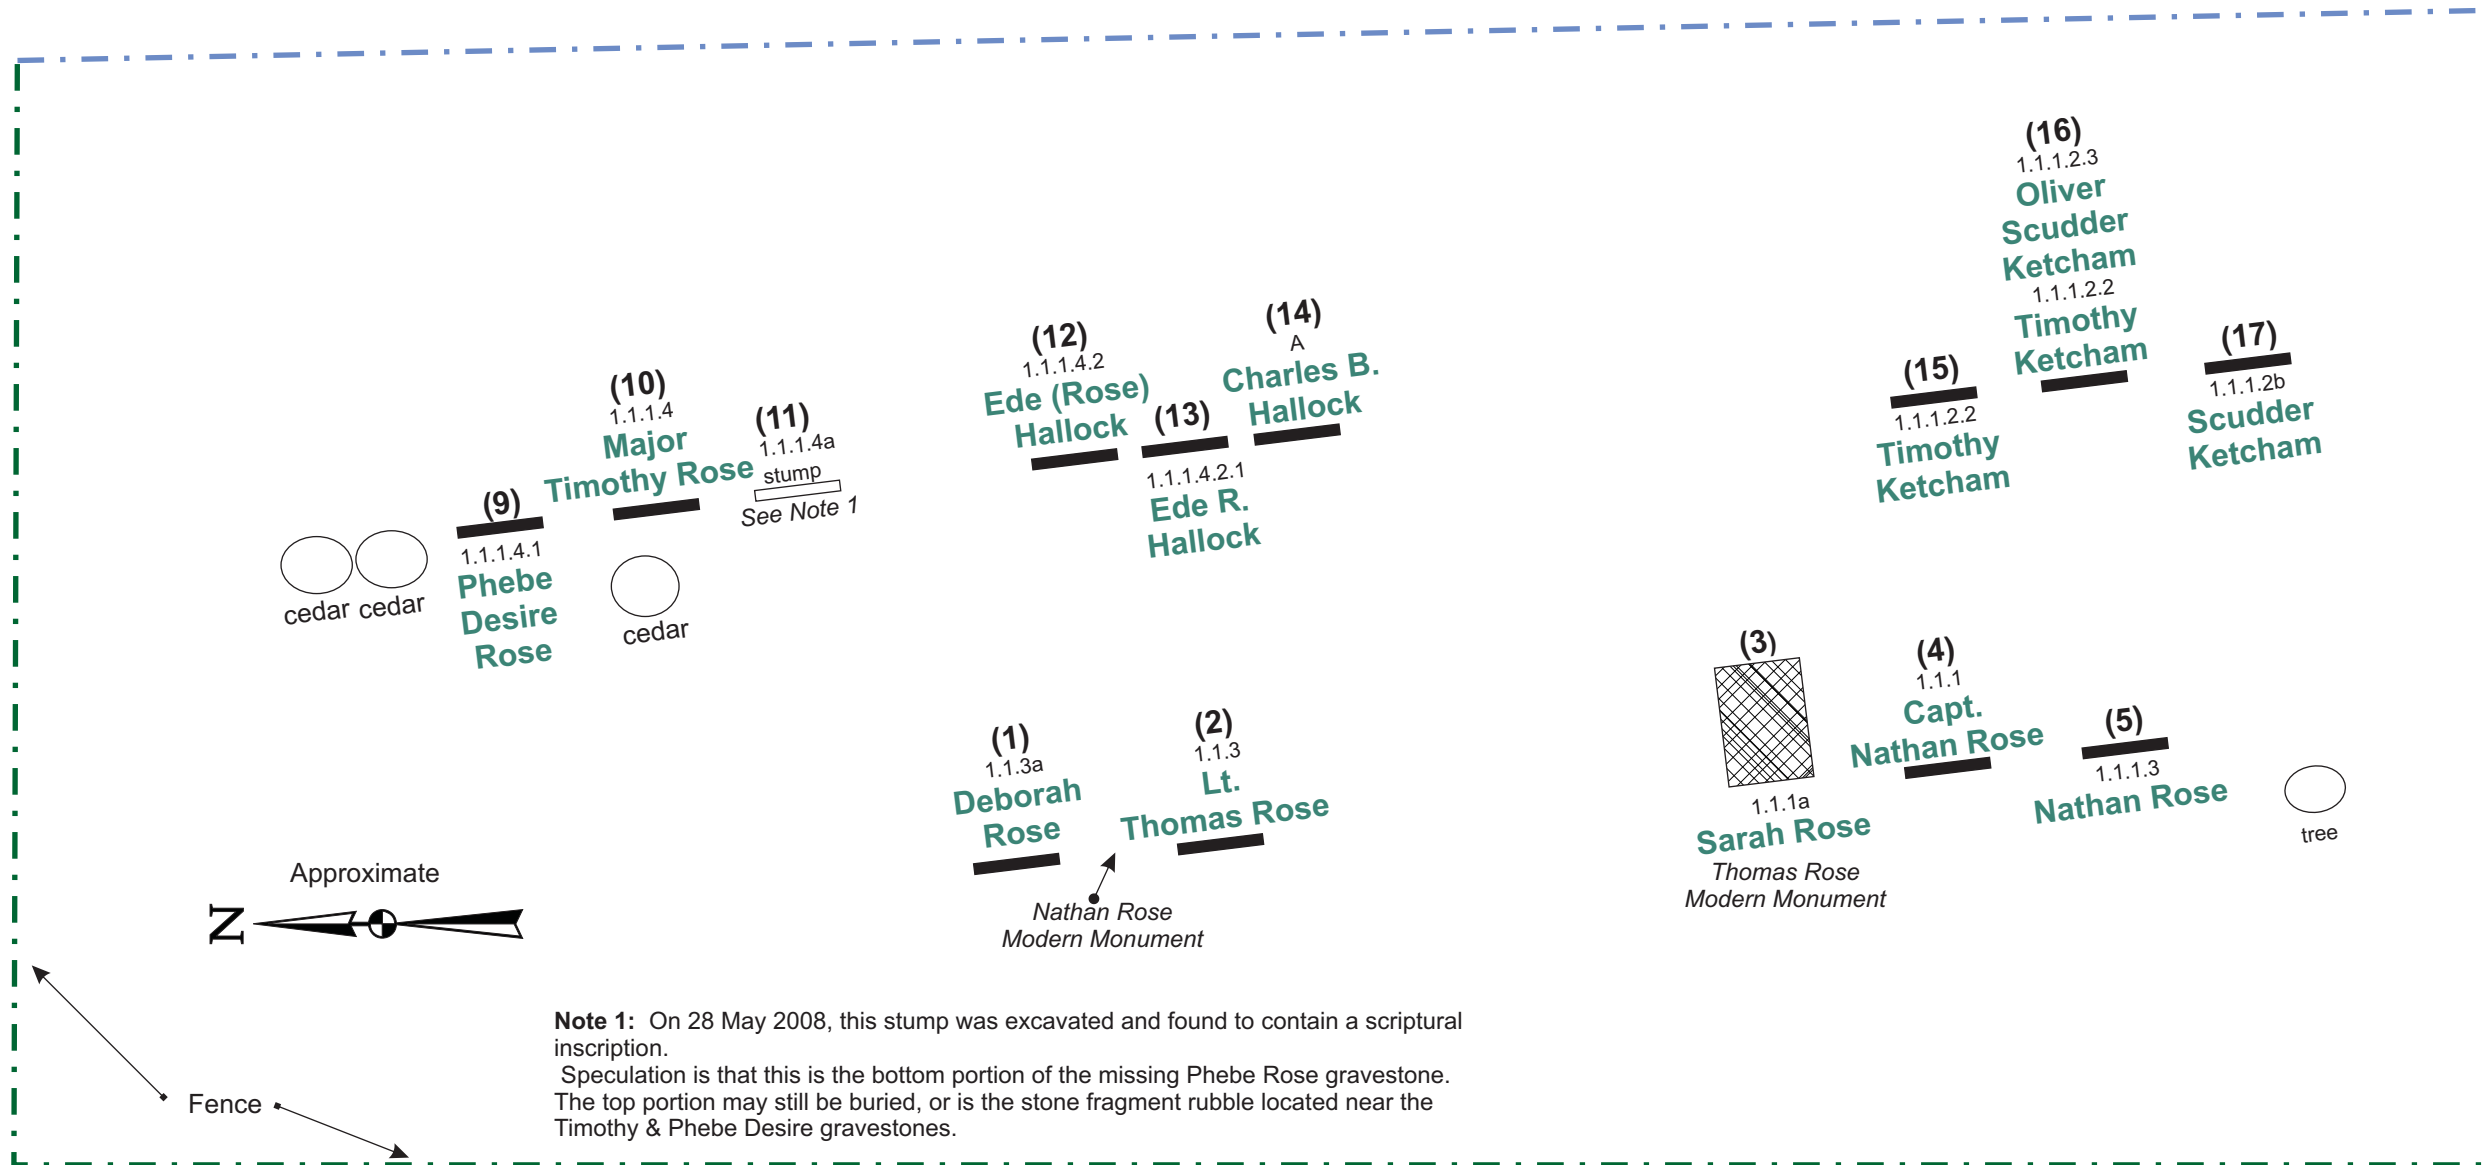

# Rose Family Cemetery Key

## Approximate Headstone Locations North End

**Note 1:** On 28 May 2008, this stump was excavated and found to contain a scriptural inscription. Speculation is that this is the bottom portion of the missing Phebe Rose gravestone. The top portion may still be buried, or is the stone fragment rubble located near the Timothy & Phebe Desire gravestones.

# South End

F.S. F.S.  
O.S. H.R.

**(17)**  
1.1.1.2b

Scudder  
Ketcham

**(18)**

1.1.1.2

Elizabeth  
(Rose)  
Ketcham

**(19)**

tree

Approximate

080809.2