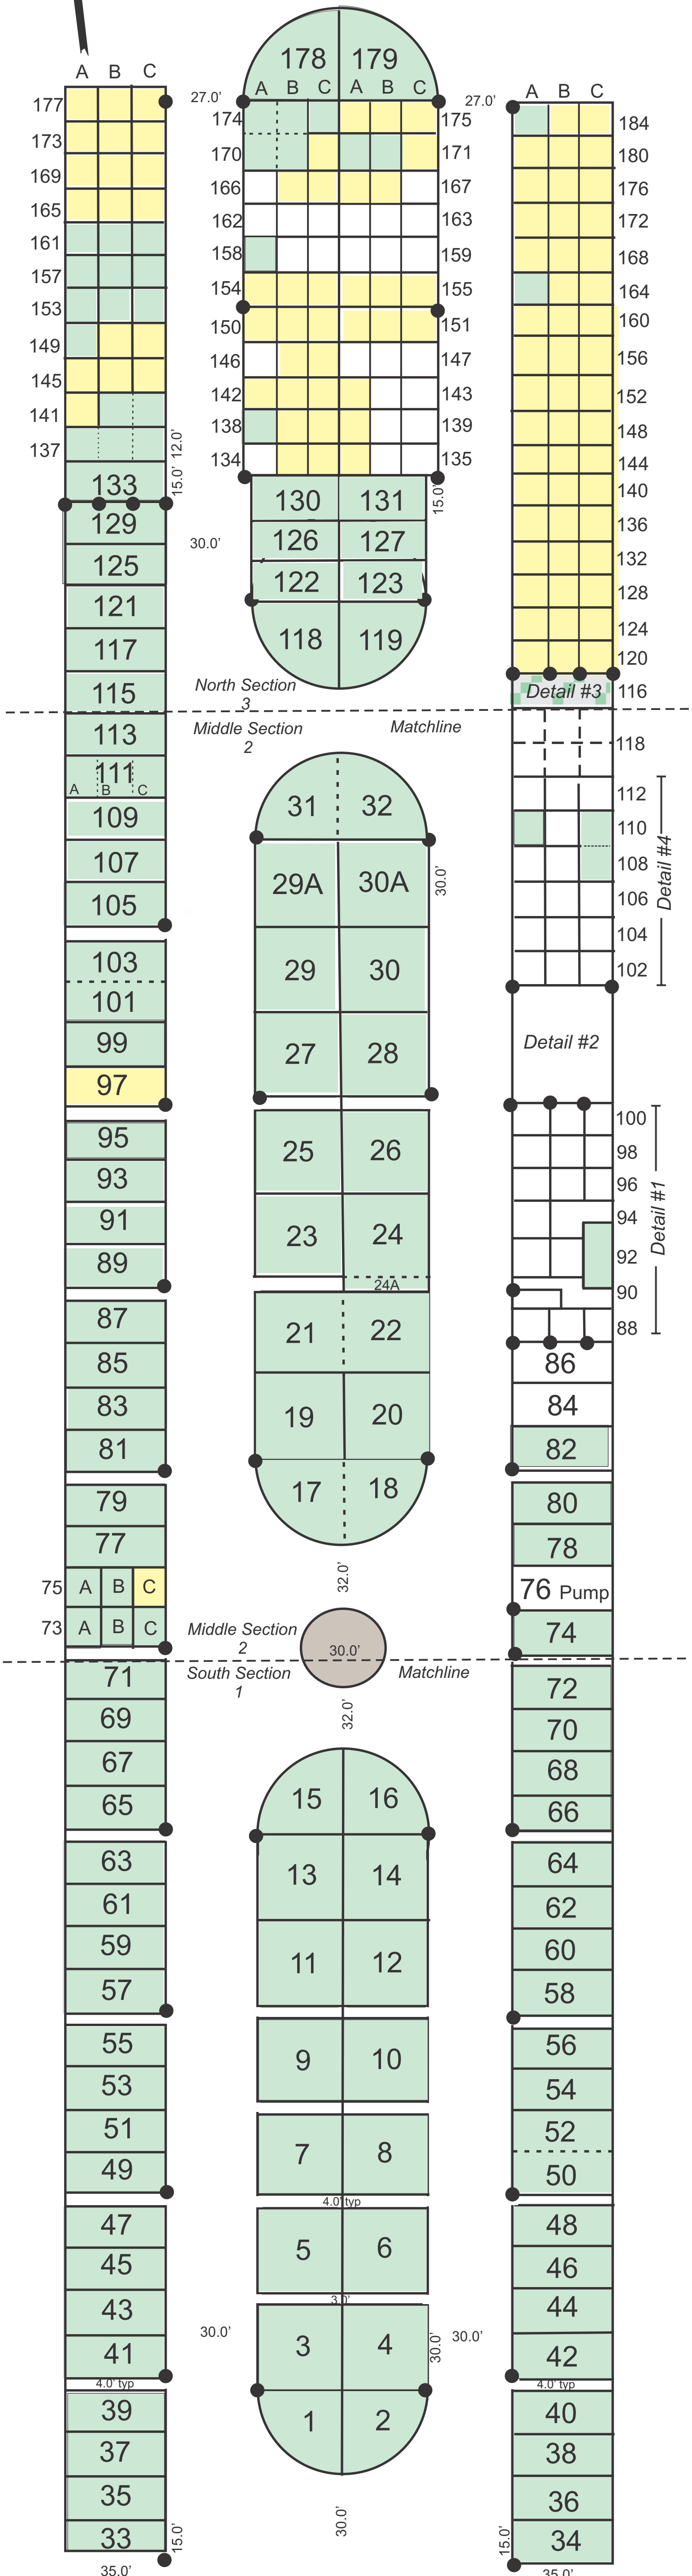

MAP SHOWING OAKLAWN CEMETERY

SITUATED IN
BROOKHAVEN, SUFFOLK COUNTY, NEW YORK

Scale 60 ft.

- Indicates plots for which inventory survey completed as of 31 Dec 2015.
- Indicates plots believed to be unassigned.
- CONCRETE MONUMENTS INDICATED THUS

Based on maps of the Oaklawn Cemetery Association; original survey 15 April 1949 by Emmett D. Newton, Lic. No. 10666, East Patchogue, NY; updated 1 July 1968; including subsequent notations added by the cemetery association. Notations principally designed to aid the cemetery association in the administration of the site have been excluded.